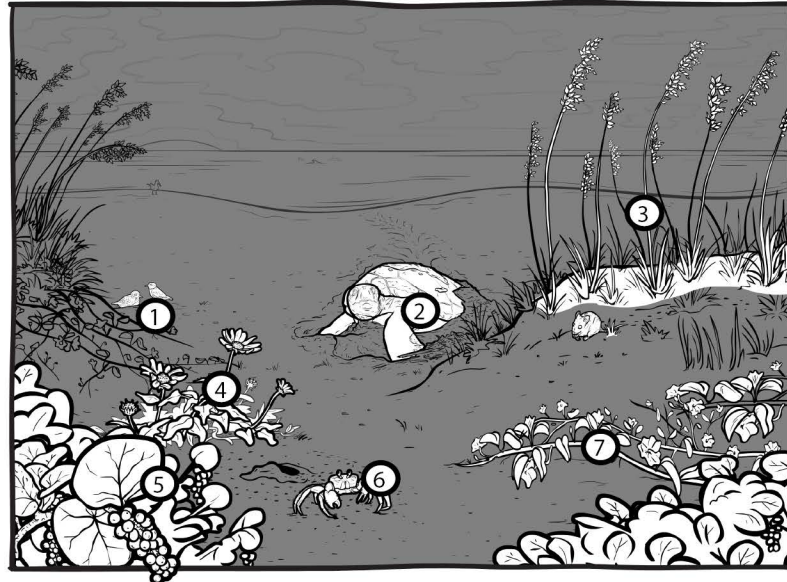

# BEACH DUNE

Natural Community

- ① Snowy Plover    ② Nesting Loggerhead Sea Turtle  
③ Sea Oat    ④ Beach Dune Sunflower  
⑤ Sea Grape    ⑥ Ghost Crab    ⑦ Railroad Vine

BEACH DUNE  
#FLStateParks

Black Skimmer

Least Tern

Sea Grape

Beach Mouse

Railroad Vine

Ghost Crab

Beach Dune Sunflower

Loggerhead Sea Turtle

Snowy Plover